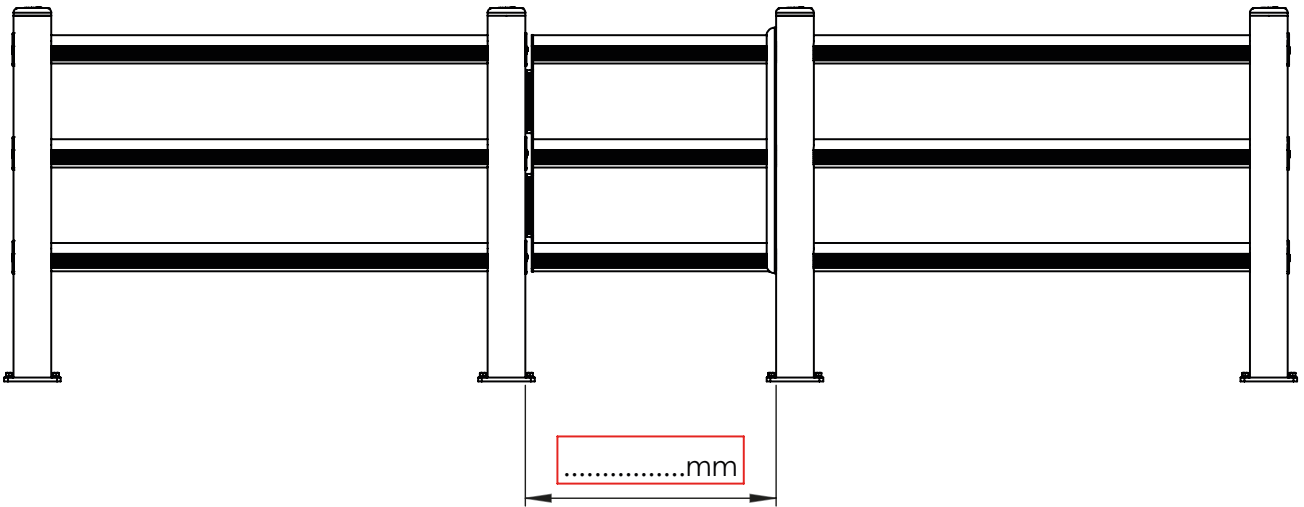

## DP 150 ONE WAY

DOOR PEDESTRIAN 150

## DP 150 ONE WAY

DOOR PEDESTRIAN 150

PLEASE CHECK HERE BELOW  
HOW THE SIZE OF THE DOOR IS TO BE MEASURED

PLEASE CHECK HERE BELOW  
WHICH DIRECTION OF OPENING YOU NEED