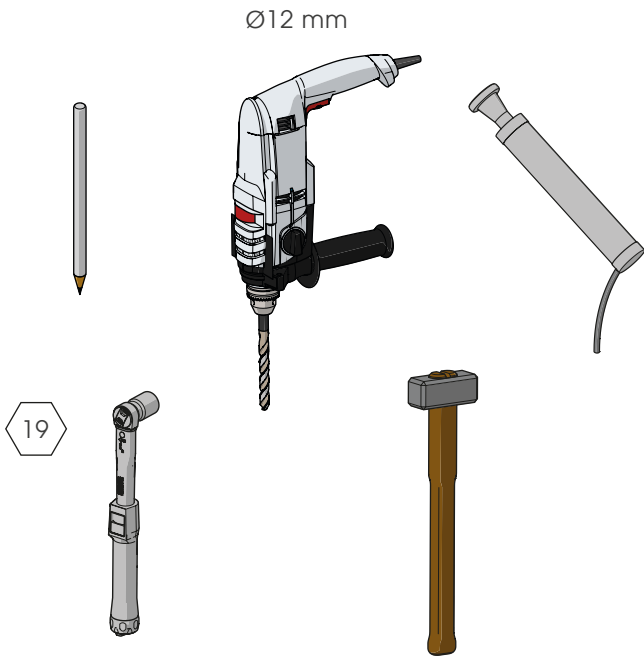

DP 150 ONE WAY

ASSEMBLY INSTRUCTIONS