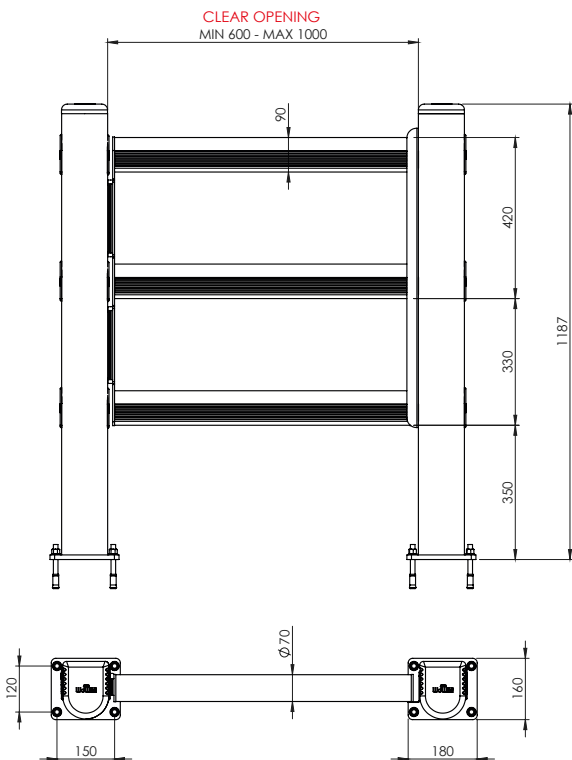

## DP 150 ONE WAY

DOOR PEDESTRIAN 150

## DP 150 ONE WAY

DOOR PEDESTRIAN 150

PLEASE CHECK HERE BELOW  
HOW THE SIZE OF THE DOOR IS TO BE MEASURED

PLEASE CHECK HERE BELOW  
WHICH DIRECTION OF OPENING YOU NEED