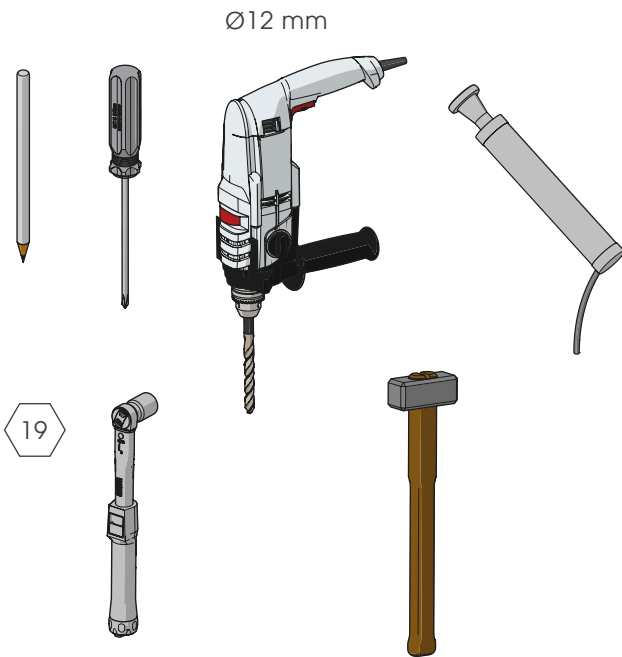

GRIN 90

CONTINUOUS GUARD RAIL

GRIN 90/150

ASSEMBLY INSTRUCTIONS

WARNING
The distance of installation depends on speed and weight of vehicle

GRIN 90/150

ASSEMBLY INSTRUCTIONS