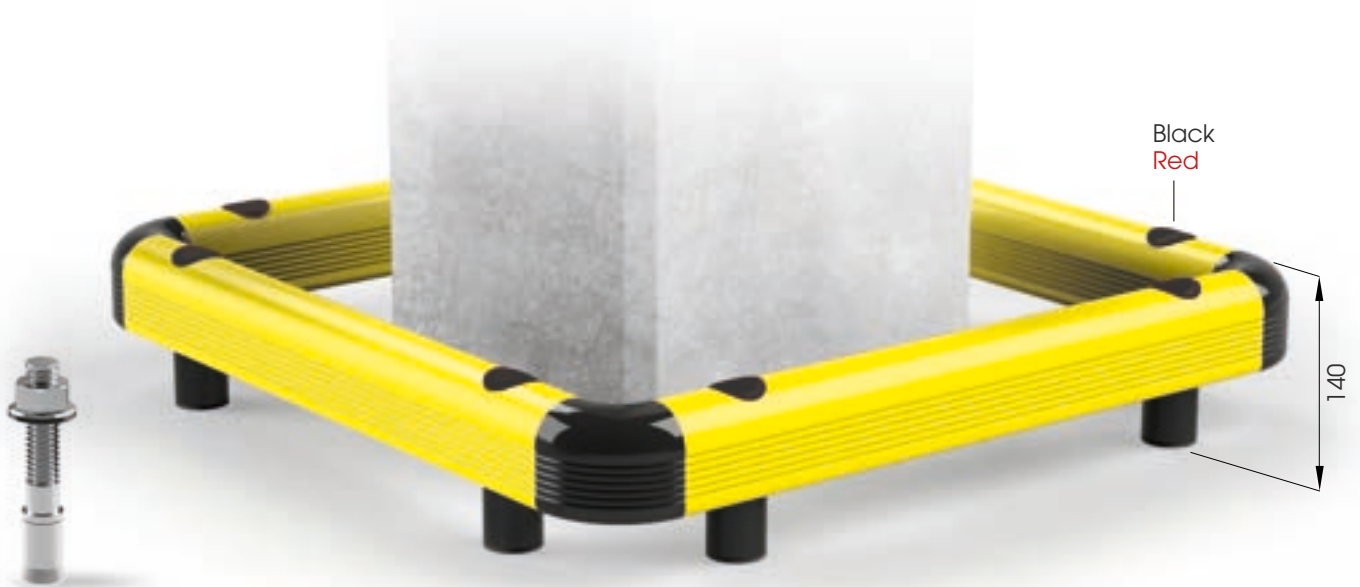

## COLUMN PROTECTION 90

DIFFERENT SIZES ON REQUEST

M16  
STAINLESS STEEL

**COPRO 90**

Also 2/3 SIDES available

Equipped with accessories

Packing Colour **unpacked on pallet**

B M