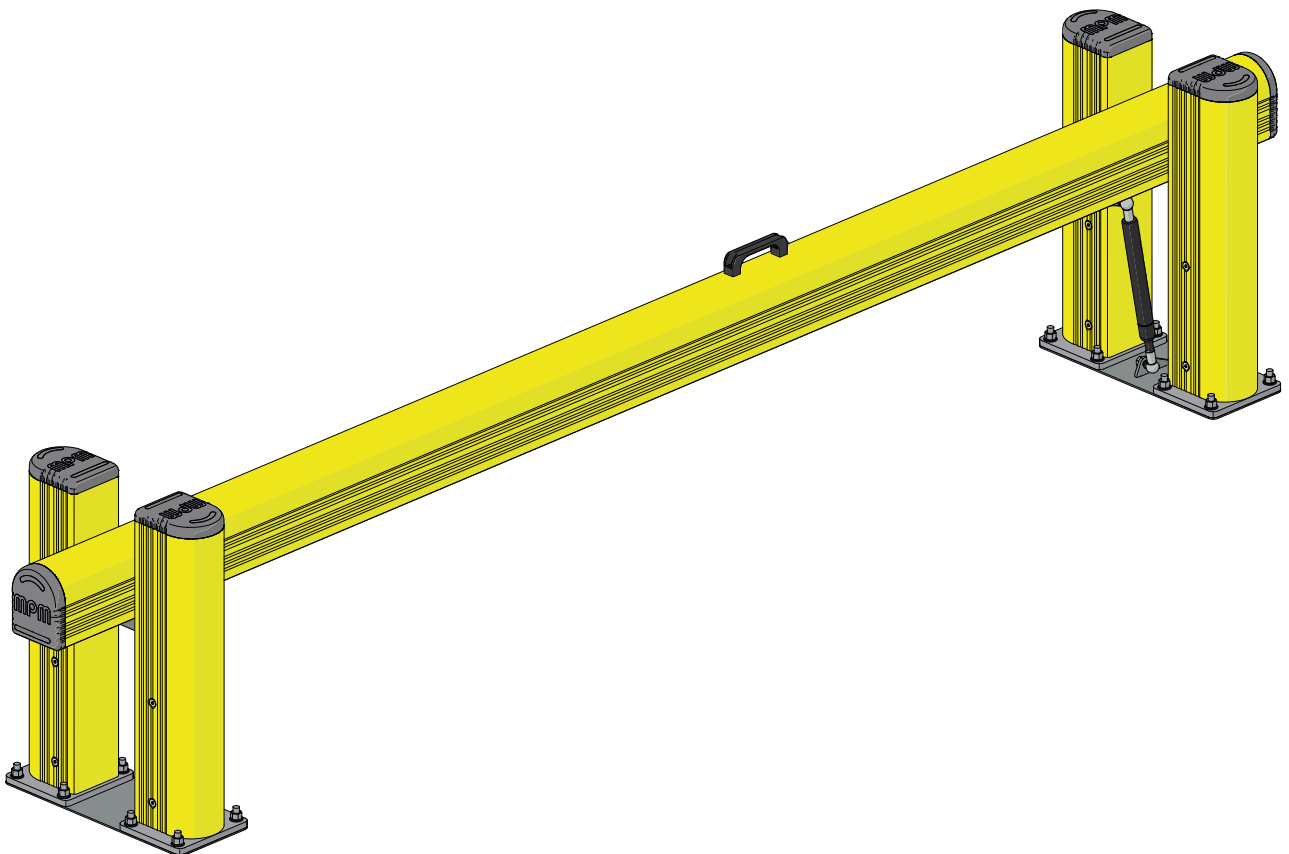

## DOCK GATE

LOADING BAYS PROTECTIONS

## DOCK GATE

### ASSEMBLY INSTRUCTIONS

---

Ø12 mm