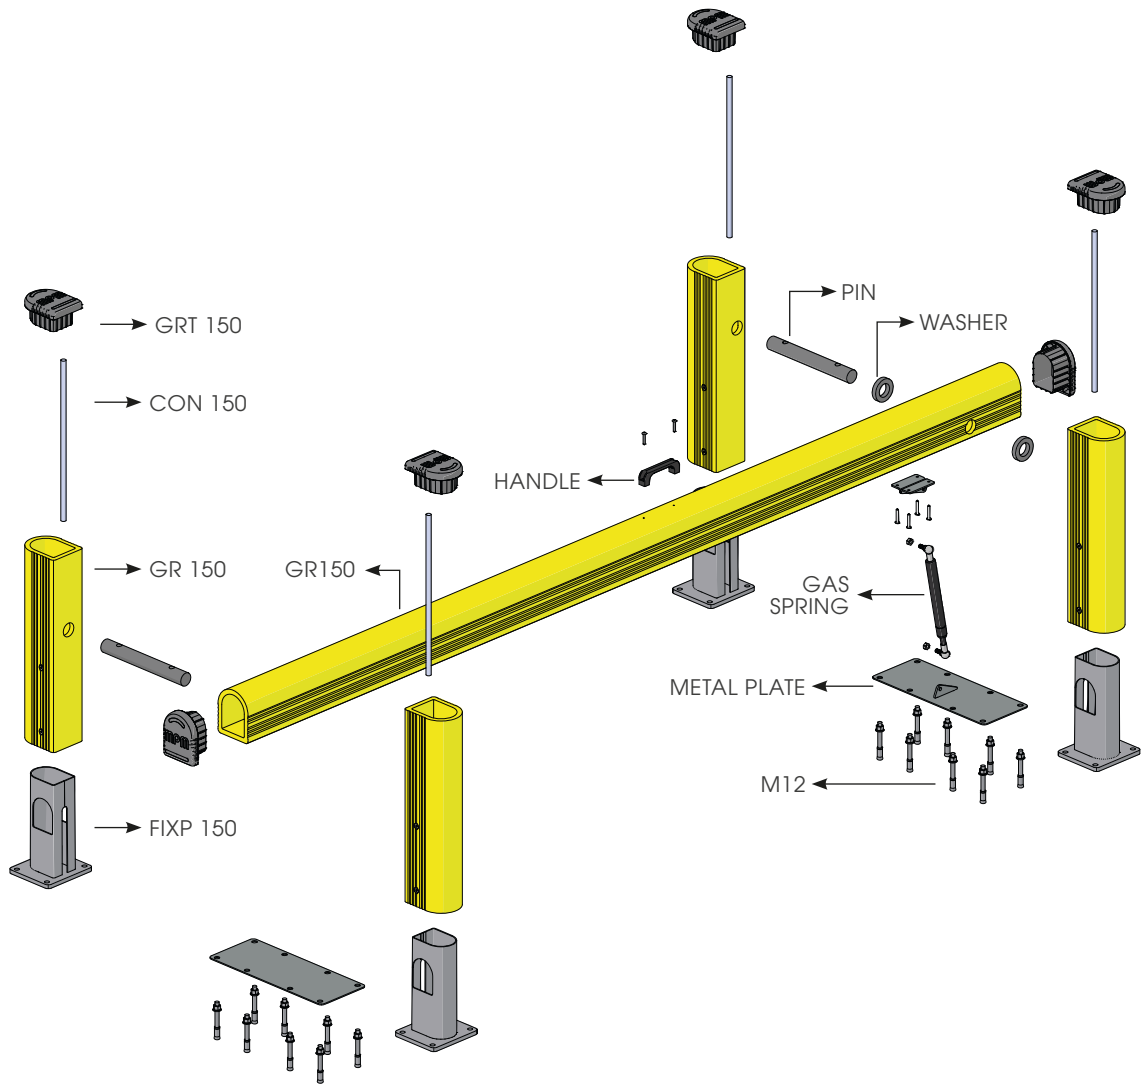

## DOCK GATE

LOADING BAYS PROTECTIONS

## DOCK GATE

### ASSEMBLY INSTRUCTIONS

---

Ø12 mm