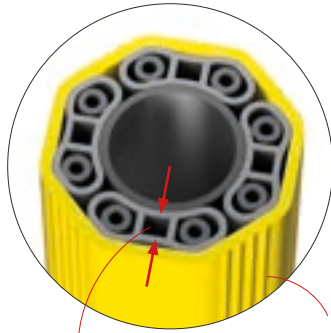

GRD 200

Bollard

FLEXIBLE

**NEW
ANTISHOCK
BUMPER**

INCLUDED

**FAST
AND EASY
TO INSTALL**

**S16
GALVANISED STEEL**

**GRD 200 1200
2000**

Packing
Colour **unpacked on pallet**
M

Equipped with accessories