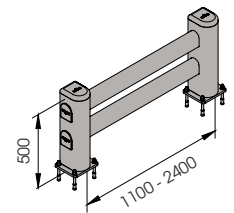

LM

DIFFERENT SIZES ON REQUEST

FAST AND EASY TO INSTALL

M12 GALVANISED STEEL

**LM RACK END 1100x500
2400x500**

Length 1.100 / 2.400 mm
Packing unpacked on pallet
Colour B M

Equipped with accessories

LM 2000x500 MODULAR