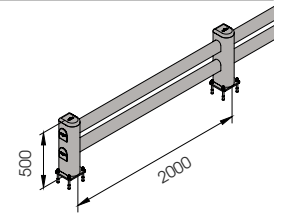

LM 2000x500 MODULAR

Packing unpacked on pallet
Colour B M