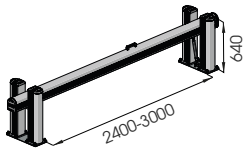

DOCK GATE

M12 GALVANISED STEEL

- DOCK GATE L** 2400-2600
- DOCK GATE XL** 2605-2800
- DOCK GATE XXL** 2805-3000

Packing Colour **to be defined**
B M

Equipped with accessories