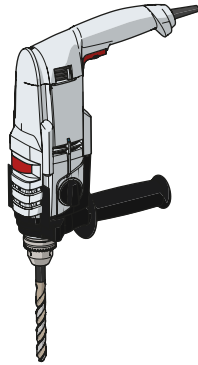

TRUCK LINE

TRUCK LINE

ASSEMBLY INSTRUCTIONS

WARNING

The distance of installation depends on speed and weight of vehicle

CHEMICAL
ANCHOR

Ø24 mm

30