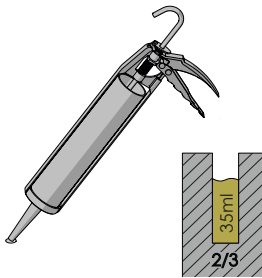

TRUCK LINE

TRUCK LINE

ASSEMBLY INSTRUCTIONS

WARNING

The distance of installation depends on speed and weight of vehicle

CHEMICAL
ANCHOR

Ø24 mm

30

1

2

3

4

5

6

7

8