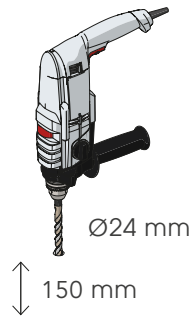

TRUCK LINE

ASSEMBLY INSTRUCTIONS

WARNING

The distance of installation depends on speed and weight of vehicle

CHEMICAL
ANCHOR

Ø24 mm

30

1

2

3

4

5

6

7

8

9