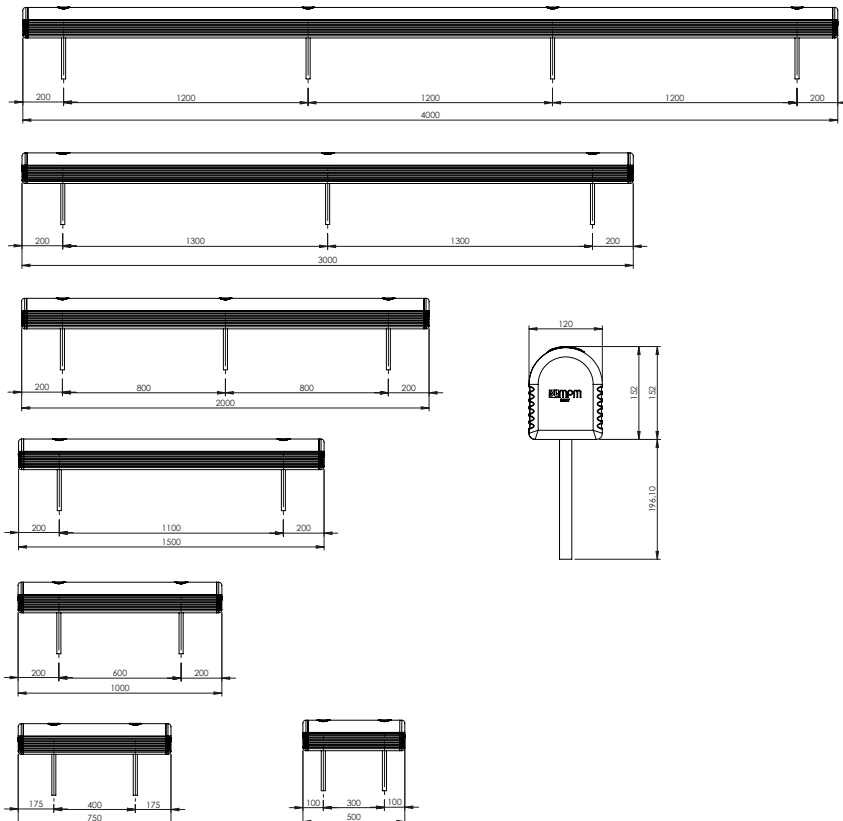

TRUCK LINE

TRUCK LINE

ASSEMBLY INSTRUCTIONS

WARNING

The distance of installation depends on speed and weight of vehicle

CHEMICAL
ANCHOR

Ø24 mm

30

1

2

3

4

5

6

7

8