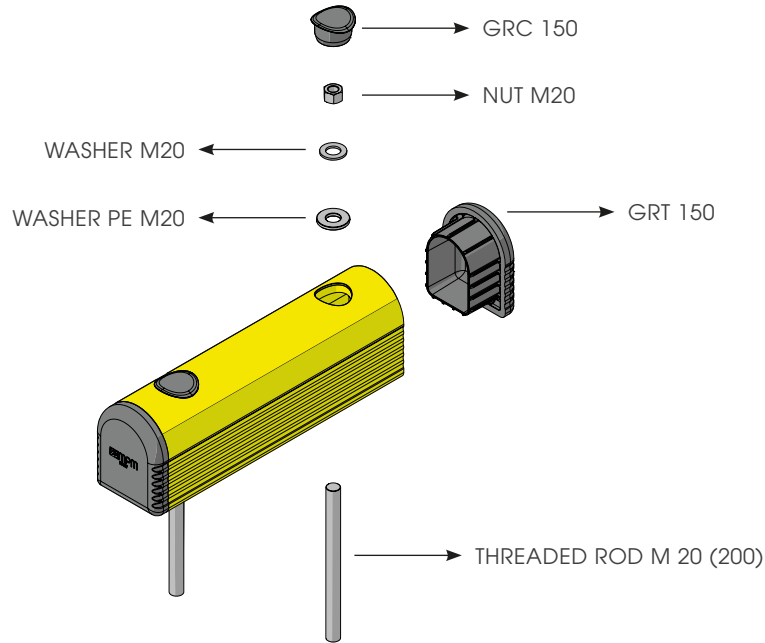

TRUCK LINE

TRUCK LINE

ASSEMBLY INSTRUCTIONS

WARNING

The distance of installation depends on speed and weight of vehicle

CHEMICAL
ANCHOR

Ø24 mm

30