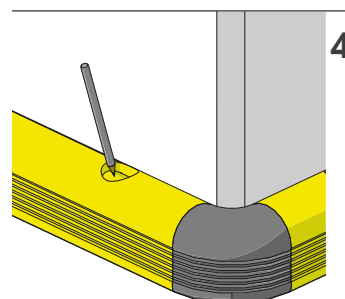

COPRO 150

COLUMN PROTECTION

COPRO 150

ASSEMBLY INSTRUCTIONS

CHEMICAL ANCHOR

Ø24 mm

30

1

2

3

4

WARNING*

The distance of installation depends on speed and weight of vehicle

COLUMN

MIN 75mm*

COPRO 150