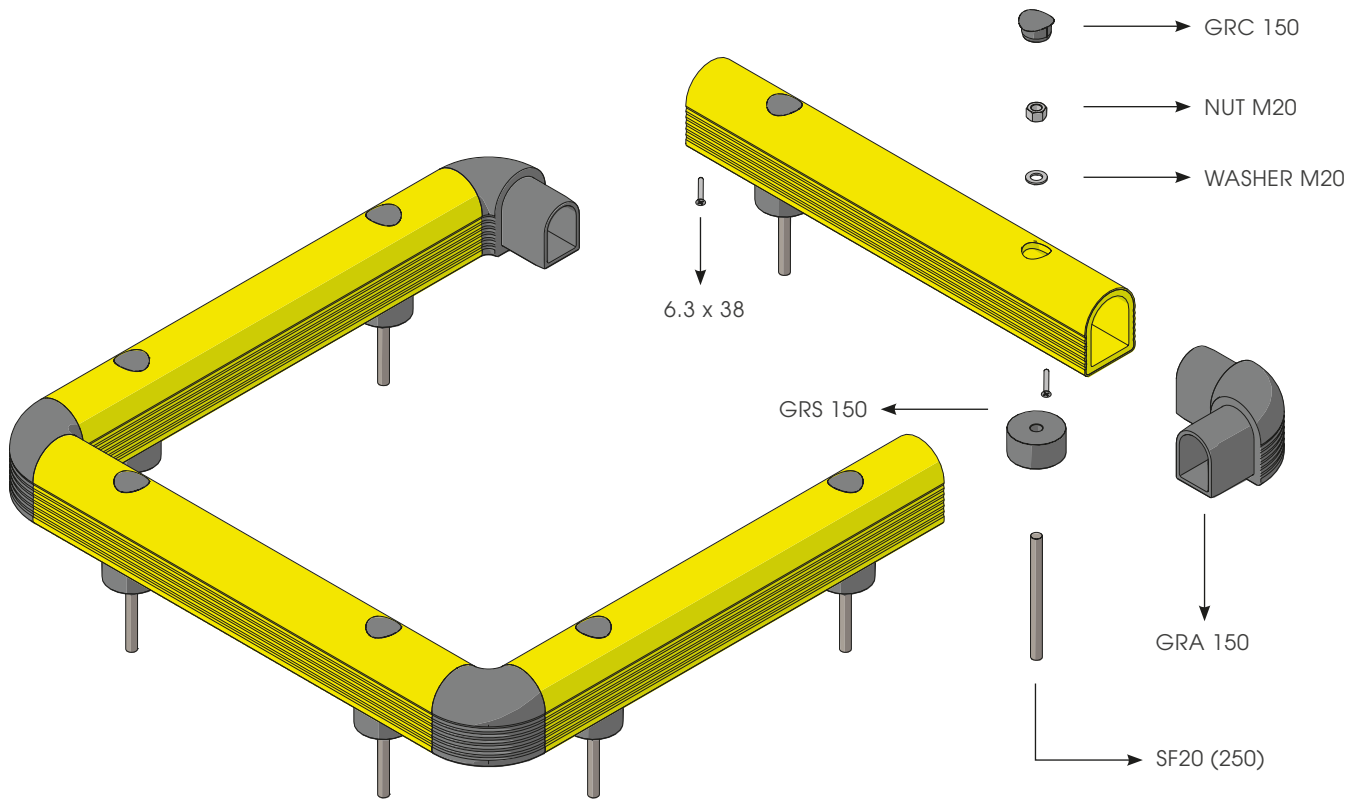

COPRO 150

COLUMN PROTECTION

COPRO 150

ASSEMBLY INSTRUCTIONS

CHEMICAL ANCHOR

Ø24 mm

30

1

2

3

4

WARNING*

The distance of installation depends on speed and weight of vehicle

COLUMN

MIN 75mm*

COPRO 150