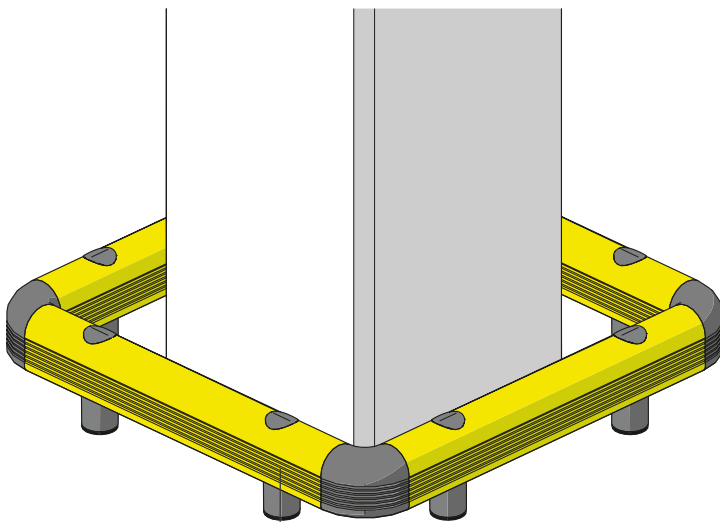

COPRO 150

COLUMN PROTECTION

COPRO 150

ASSEMBLY INSTRUCTIONS

CHEMICAL ANCHOR

Ø24 mm

30

1

2

3

4

WARNING*

The distance of installation depends on speed and weight of vehicle

COLUMN

MIN 75mm*

COPRO 150