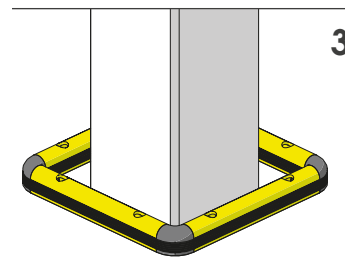

COPRO 150

COLUMN PROTECTION

COPRO 150

ASSEMBLY INSTRUCTIONS

CHEMICAL ANCHOR

Ø24 mm

30

1

2

3

4

WARNING*

The distance of installation depends on speed and weight of vehicle

COLUMN

MIN 75mm*

COPRO 150