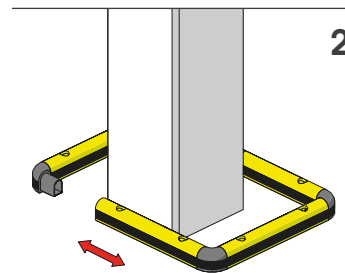

COPRO 150

COLUMN PROTECTION

COPRO 150

ASSEMBLY INSTRUCTIONS

CHEMICAL ANCHOR

Ø24 mm

30

1

2

3

4

WARNING*

The distance of installation depends on speed and weight of vehicle

COLUMN

MIN 75mm*

COPRO 150