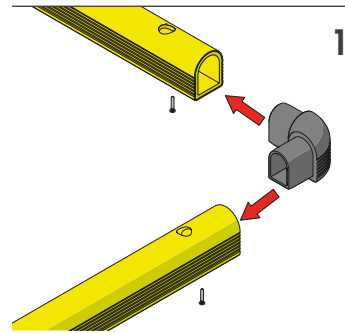

COPRO 150

COLUMN PROTECTION

COPRO 150

ASSEMBLY INSTRUCTIONS

CHEMICAL ANCHOR

Ø24 mm

30

1

2

3

4

WARNING*

The distance of installation depends on speed and weight of vehicle

COLUMN

MIN 75mm*

COPRO 150