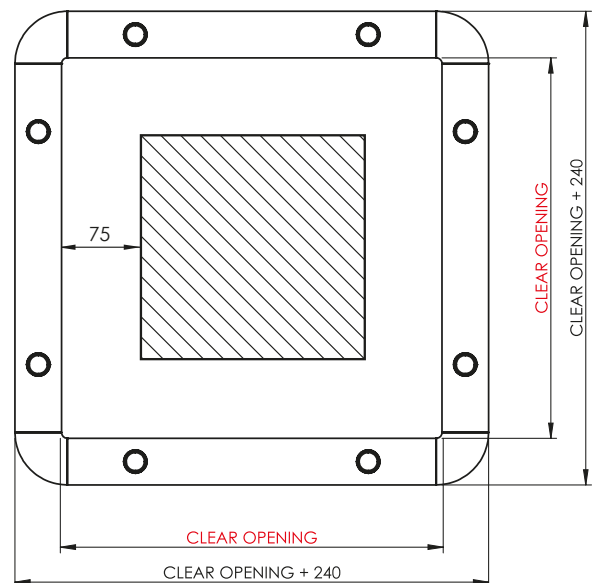

COPRO 150

COLUMN PROTECTION

COPRO 150

ASSEMBLY INSTRUCTIONS

CHEMICAL ANCHOR

Ø24 mm

30

1

2

3

4

WARNING*

The distance of installation depends on speed and weight of vehicle

COLUMN

MIN 75mm*

COPRO 150