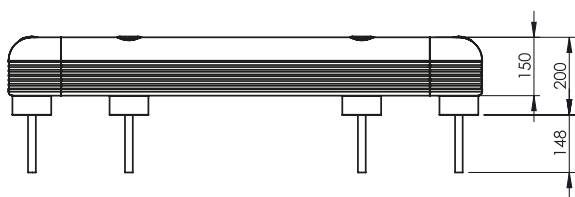

COPRO 150

COLUMN PROTECTION

COPRO 150

ASSEMBLY INSTRUCTIONS

CHEMICAL ANCHOR

Ø24 mm

30

1

2

3

4

WARNING*

The distance of installation depends on speed and weight of vehicle

COLUMN

MIN 75mm*

COPRO 150