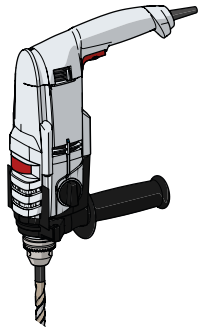

COPRO 150

COLUMN PROTECTION

COPRO 150

ASSEMBLY INSTRUCTIONS

CHEMICAL ANCHOR

Ø24 mm

30

1