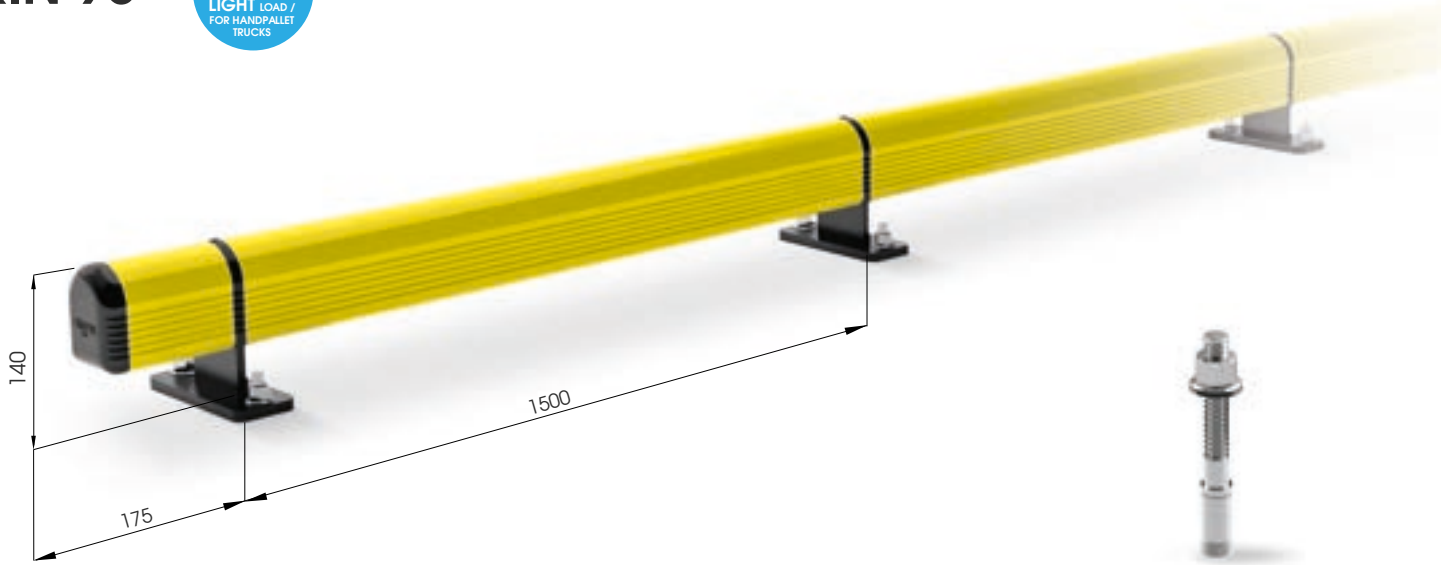

GRIN 90

M12 GALVANISED STEEL

GRIN 90 1500

Length **1500 mm**
 Packing **to be defined**
 Colour **M**

GRINCO 90

Packing **to be defined**
 Colour **M**

Equipped with accessories

GRINT 90

Packing **to be defined**
 Colour **M**

Equipped with accessories