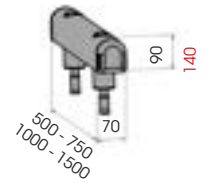

GUARD RAIL 90

**QUICK
INSTALLATION
WITH
EXPANSION
SCREW**

**M16
GALVANISED STEEL**

ALTERNATIVE FIXING
HIGH RESISTANCE WITH RESIN

**SF16
STAINLESS STEEL**

GR 90 500
750
1000
1500

Length **500 mm**
Packing **unpacked on pallet**

Length **750 / 1000 / 1500 mm**
Packing **2 pz / box**

Colour **B M**

Equipped with accessories

GR 90 2000
3000
4000

Length **2.000 / 3.000 / 4.000 mm**
Packing **unpacked on pallet**

Colour **B M**

Equipped with accessories