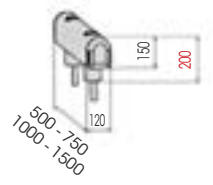

GUARD RAIL 150

HIGH RESISTANCE WITH RESIN

GR 150 500
750
1000
1500

Length 500 / 750 / 1000 / 1500 mm
Packing unpacked on pallet
Colour **B** **M**

Equipped with accessories

GR 150 2000
3000
4000

Length 2.000 / 3.000 / 4.000 mm
Packing unpacked on pallet
Colour **B** **M**