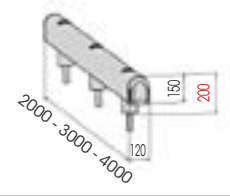

GUARD RAIL 150

HIGH RESISTANCE WITH RESIN

GR 150 500
750
1000
1500

Length 500 / 750 / 1000 / 1500 mm
Packing unpacked on pallet
Colour **B** **M**

Equipped with accessories

GR 150 2000
3000
4000

Length 2.000 / 3.000 / 4.000 mm
Packing unpacked on pallet
Colour **B** **M**