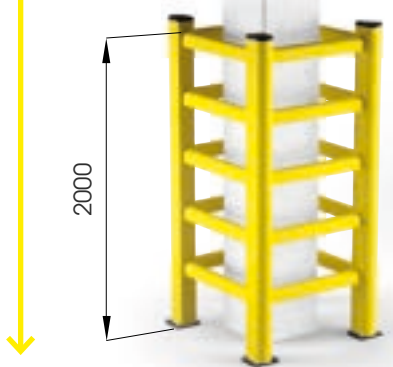

TOWER PROTECTION

AVAILABLE ALSO:

M12 GALVANISED STEEL

DIFFERENT SIZES AND HEIGHT ON REQUEST

TOWER

Also 2/3 SIDES available

Equipped with accessories

Packing Colour **to be defined**
B M