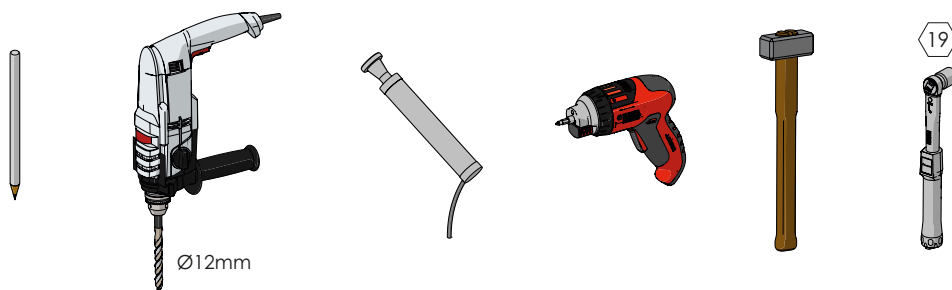

LINK LM

ASSEMBLY INSTRUCTIONS

WARNING | The distance of installation depends on speed and weight of vehicle
 | The product is equipped with screws M8

LINK LM

ASSEMBLY INSTRUCTIONS