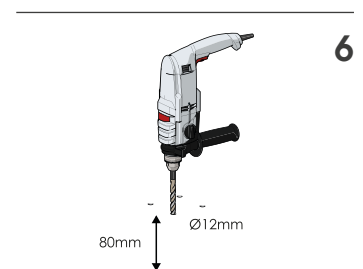

LINK LM

ASSEMBLY INSTRUCTIONS

WARNING | The distance of installation depends on speed and weight of vehicle
 | The product is equipped with screws M8

LINK LM

ASSEMBLY INSTRUCTIONS