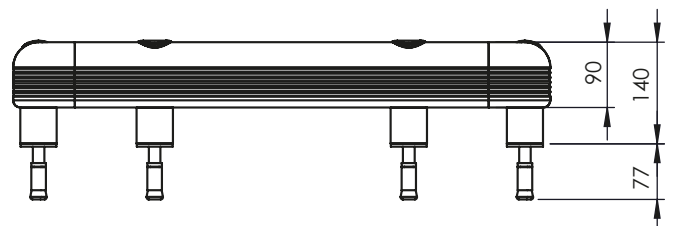

COPRO 90

COLUMN PROTECTION

COPRO 90

ASSEMBLY INSTRUCTIONS

Ø16 mm

24

WARNING*
The distance of installation depends on speed and weight of vehicle

COLUMN

MIN 75mm*

COPRO 90

ASSEMBLY INSTRUCTIONS