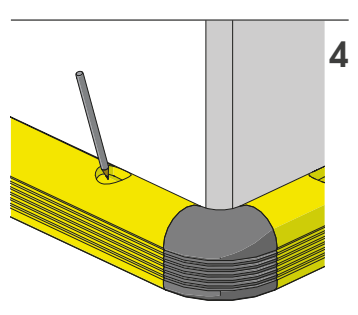

COPRO 90

COLUMN PROTECTION

COPRO 90

ASSEMBLY INSTRUCTIONS

Ø16 mm

24

WARNING*
The distance of installation depends on speed and weight of vehicle

COLUMN

MIN 75mm*

COPRO 90

ASSEMBLY INSTRUCTIONS