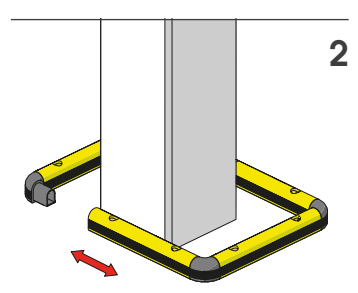

COPRO 90

ASSEMBLY INSTRUCTIONS

Ø16 mm

24

WARNING*
The distance of installation depends on speed and weight of vehicle

COLUMN

MIN 75mm*