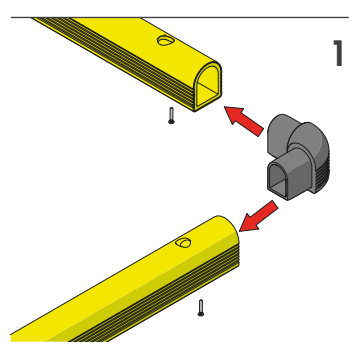

COPRO 90

COLUMN PROTECTION

COPRO 90

ASSEMBLY INSTRUCTIONS

Ø16 mm

24

WARNING*
The distance of installation depends on speed and weight of vehicle

COLUMN

MIN 75mm*

COPRO 90

ASSEMBLY INSTRUCTIONS