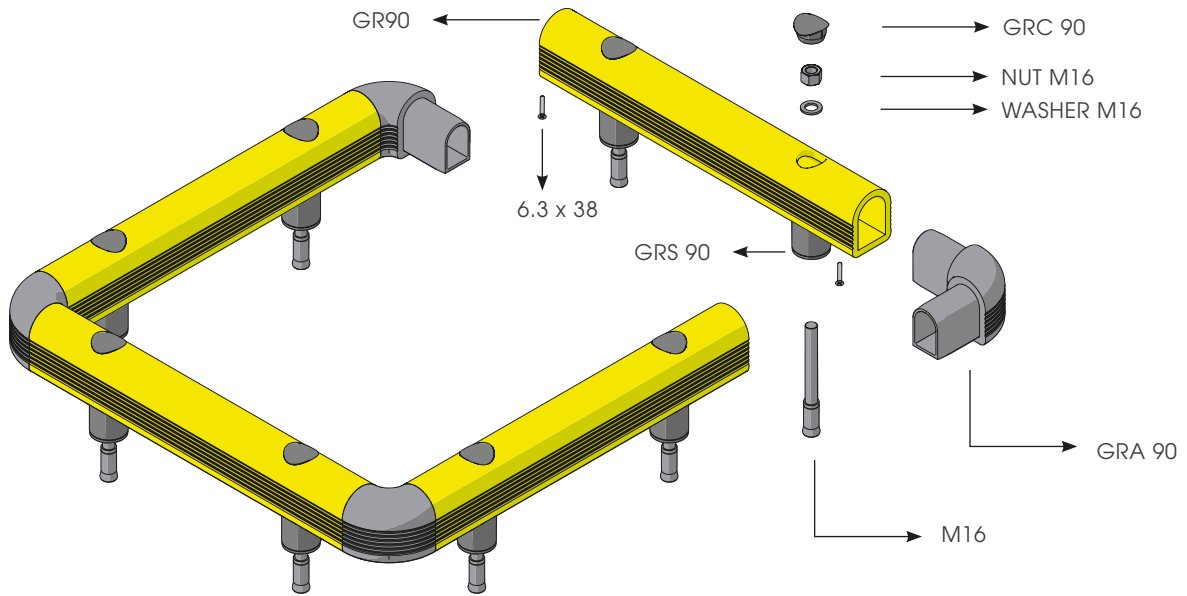

COPRO 90

COLUMN PROTECTION

COPRO 90

ASSEMBLY INSTRUCTIONS

Ø16 mm

24

WARNING*
The distance of installation depends on speed and weight of vehicle

COLUMN

MIN 75mm*

COPRO 90

ASSEMBLY INSTRUCTIONS