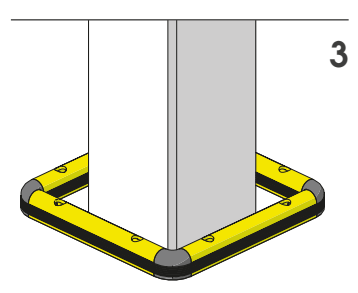

COPRO 90

COLUMN PROTECTION

COPRO 90

ASSEMBLY INSTRUCTIONS

Ø16 mm

24

WARNING*
The distance of installation depends on speed and weight of vehicle

COLUMN

MIN 75mm*

COPRO 90

ASSEMBLY INSTRUCTIONS