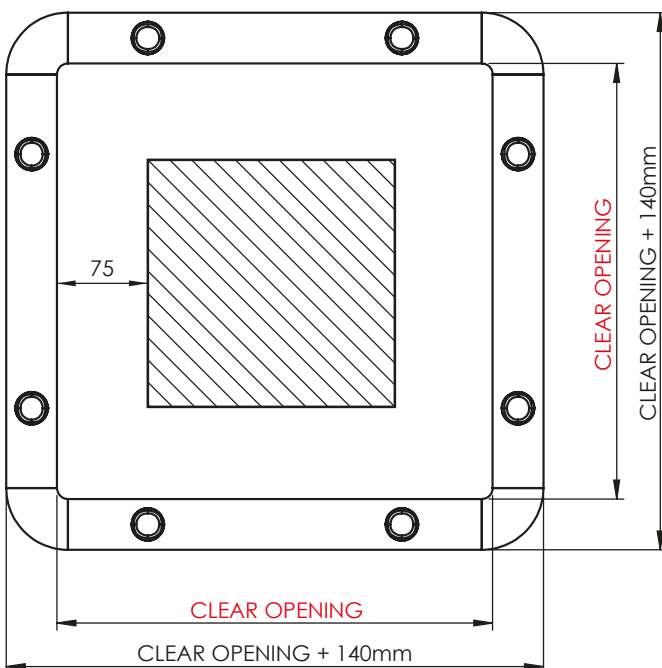

COPRO 90

COLUMN PROTECTION

COPRO 90

ASSEMBLY INSTRUCTIONS

Ø16 mm

24

WARNING*
The distance of installation depends on speed and weight of vehicle

COLUMN

MIN 75mm*

COPRO 90

ASSEMBLY INSTRUCTIONS